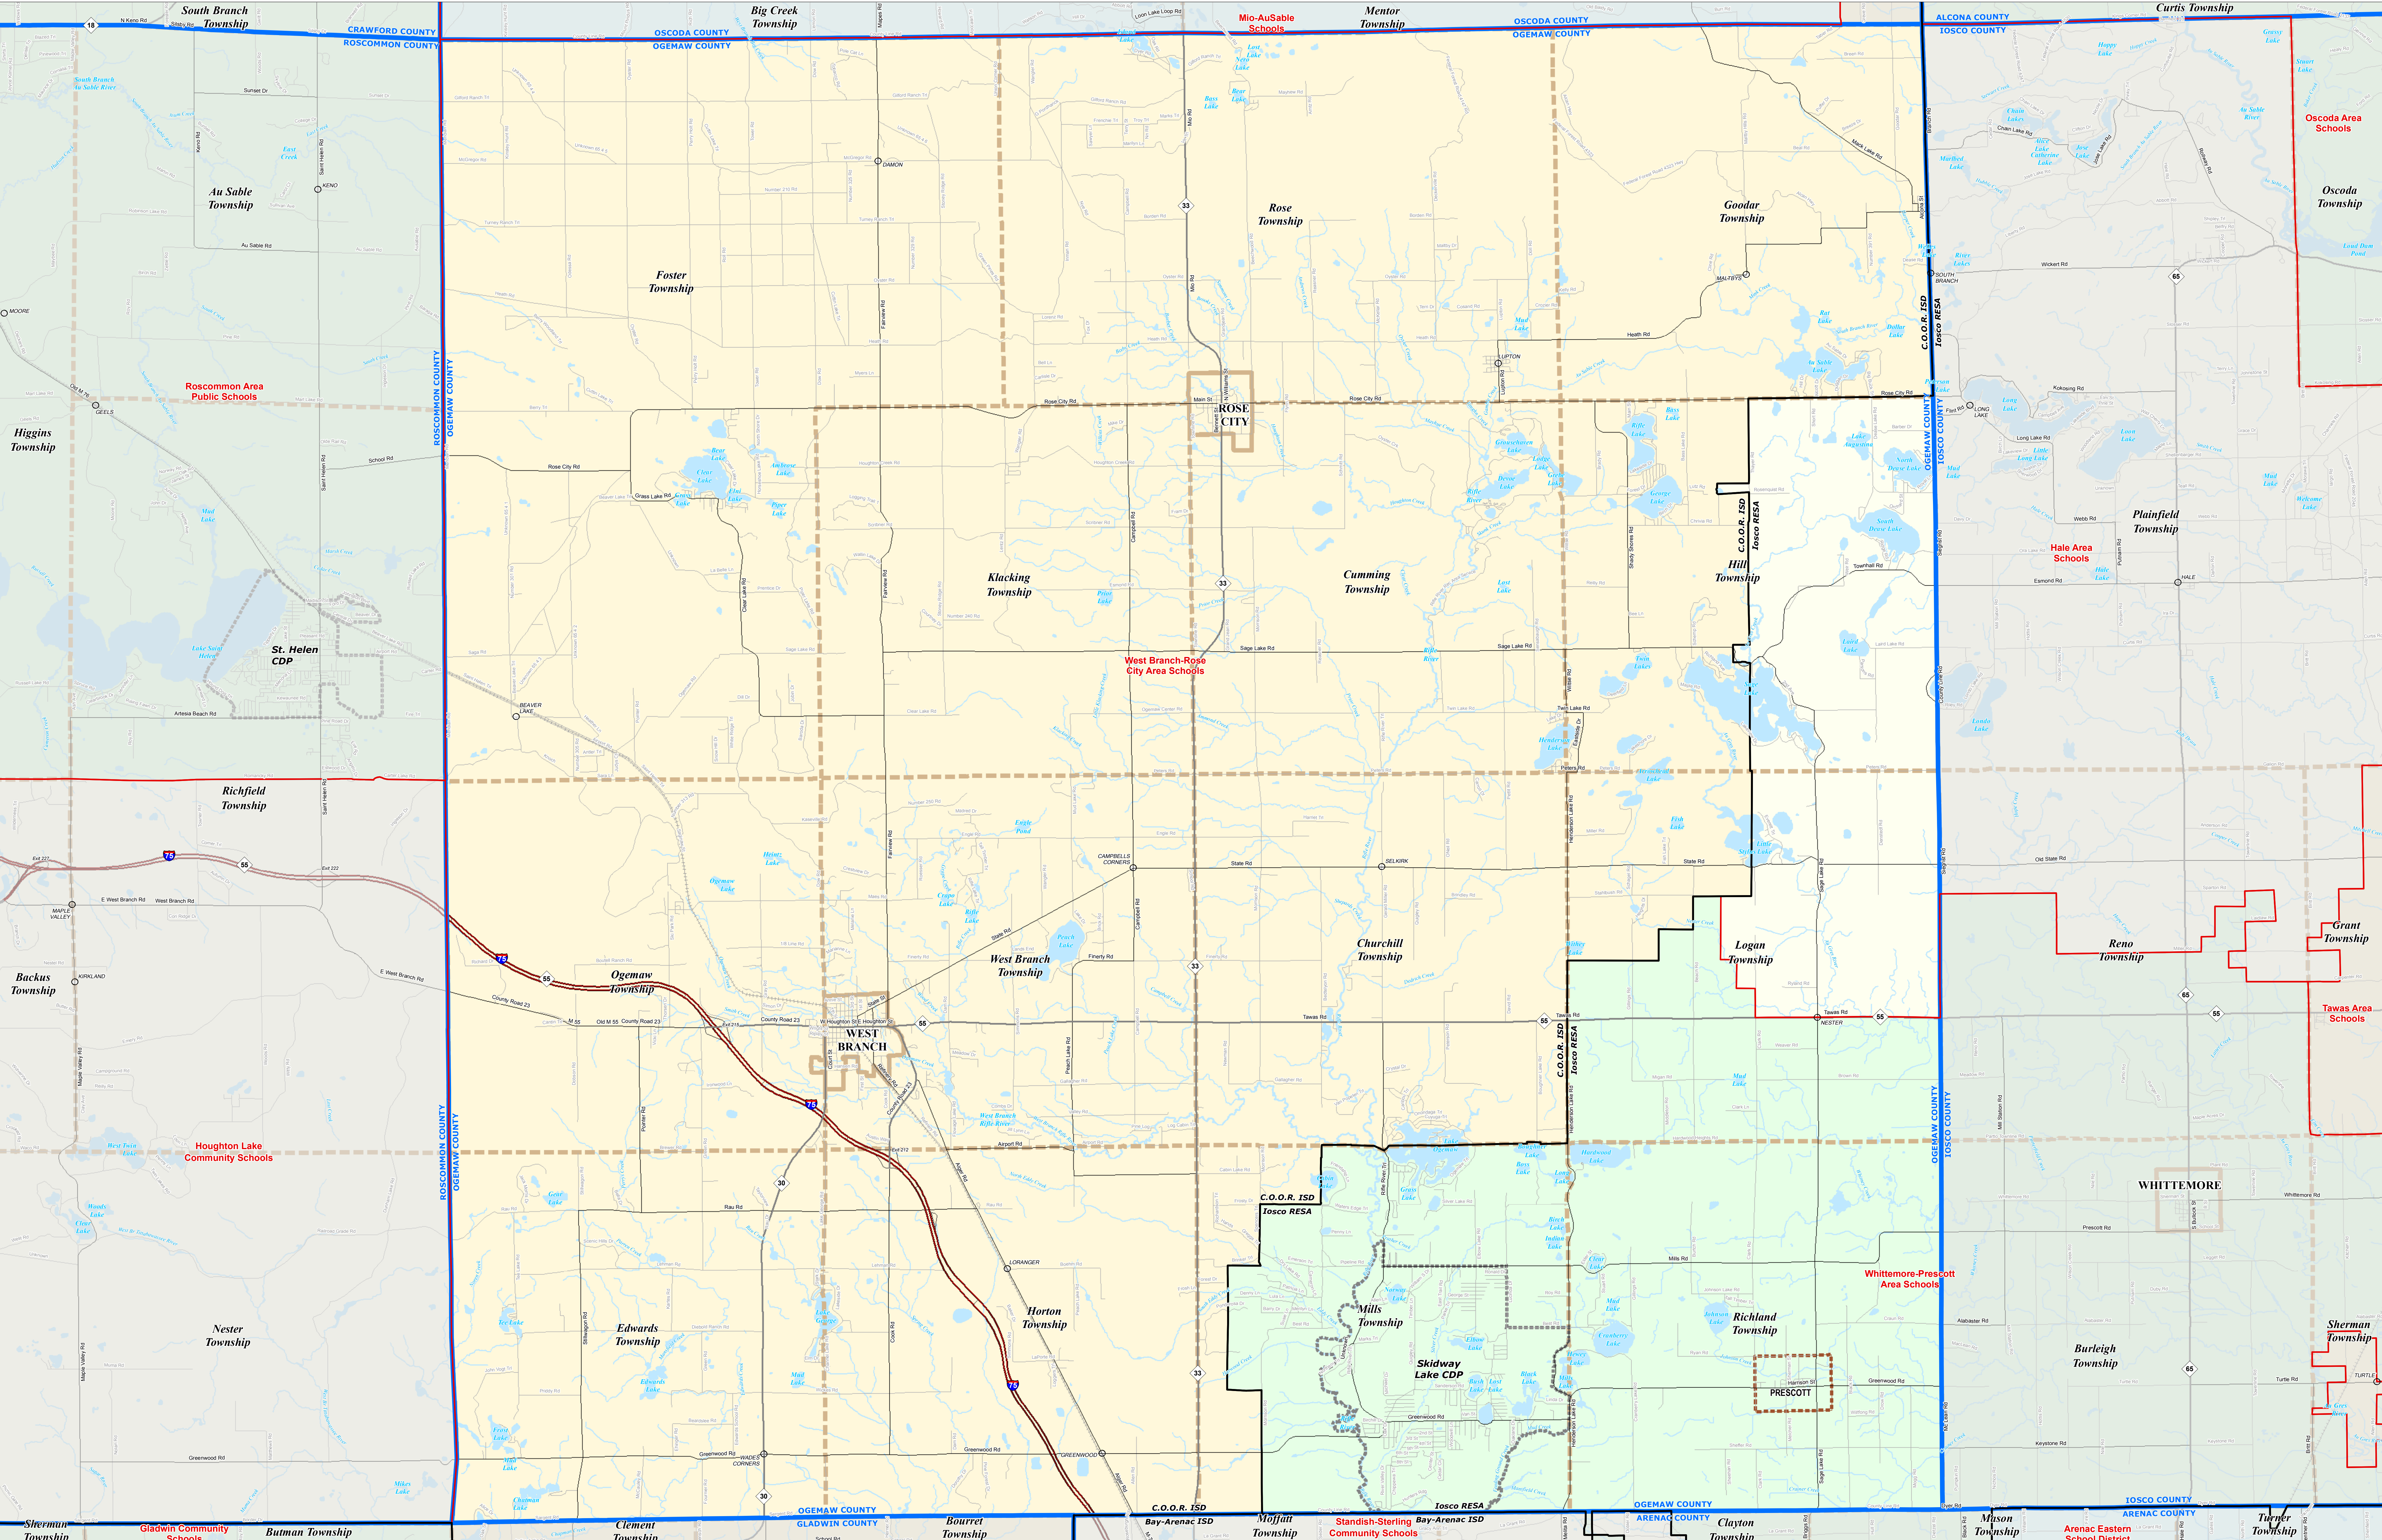

OGEMAW COUNTY SCHOOL DISTRICTS

0 1 2 Miles

11/15/13

Legend

	Intermediate School District		County		Railroad
	School District		Unincorporated Place		Water Feature
	City		Freeway		River, Stream, or Drain
	Township		Highway		Primary Road
	Village		Local Road		
	Census Designated Place				

Source: Michigan Geographic Framework, v13a